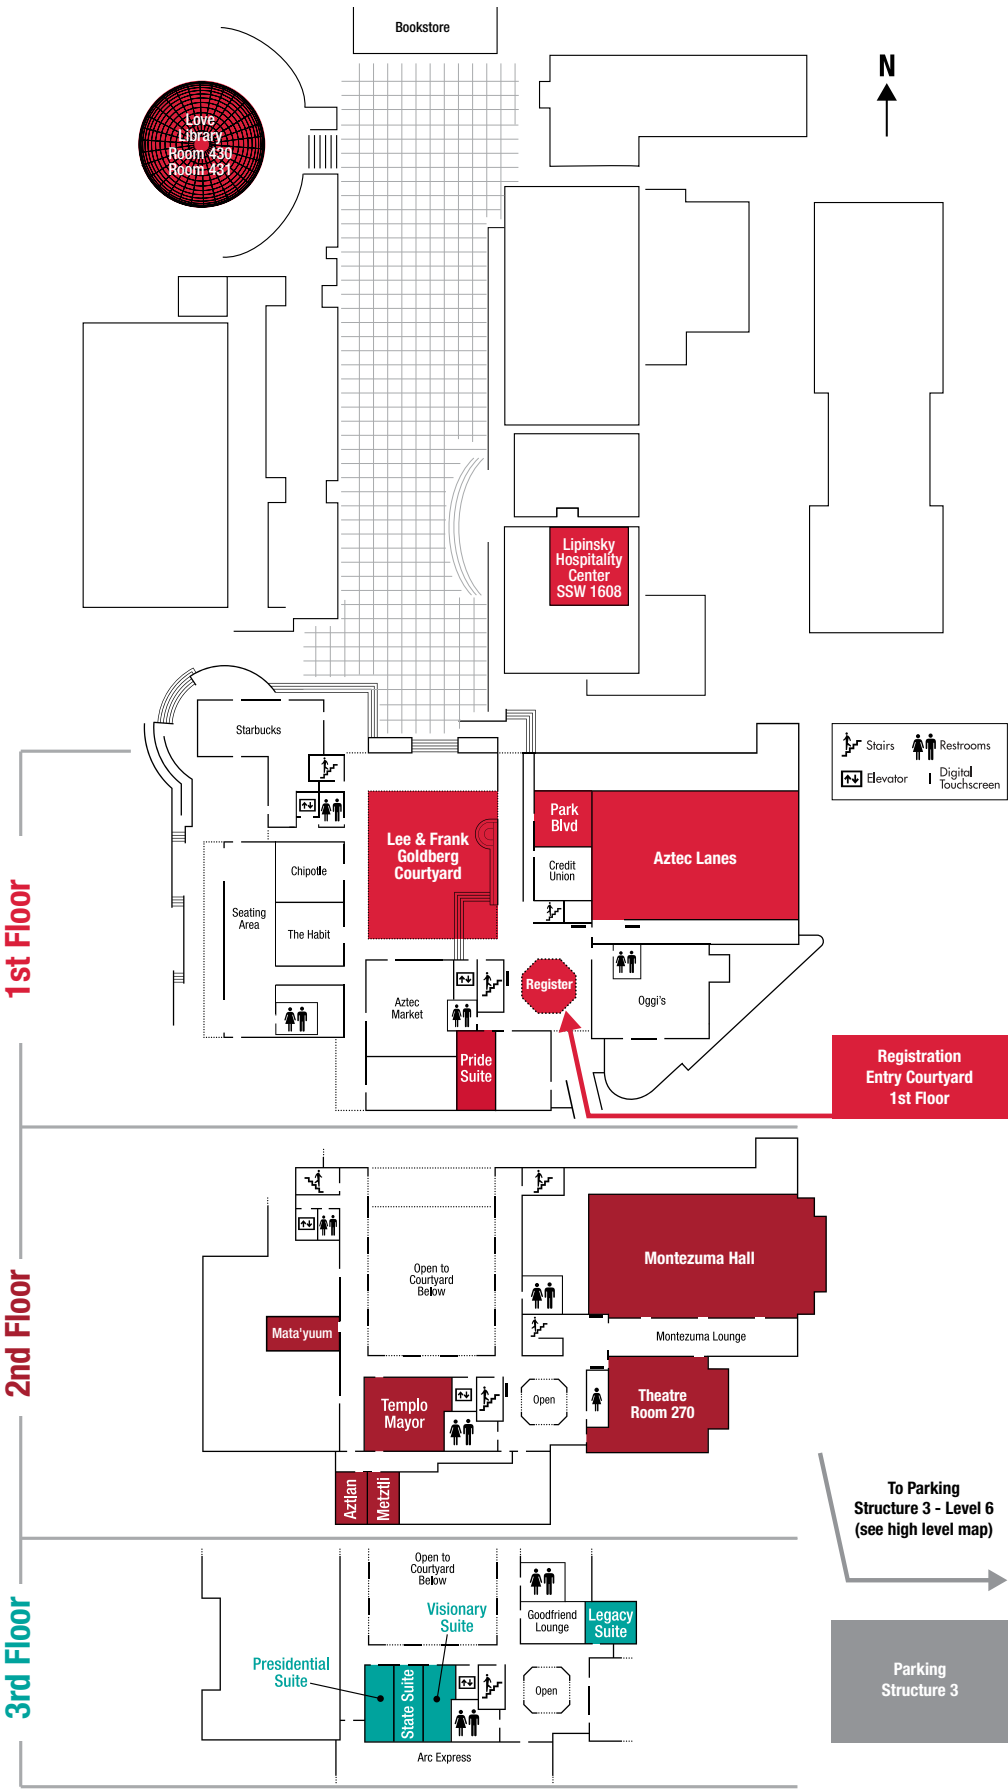

The best research, creativity and scholarship from across the CSU

Maps

Wayfin ing to
events and parking

Centennial Plaza and Walkway

Conrad Prebys Aztec Student Union

DETAILED EVENT LOCATION MAP

HIGH LEVEL MAP OF SDSU CAMPUS